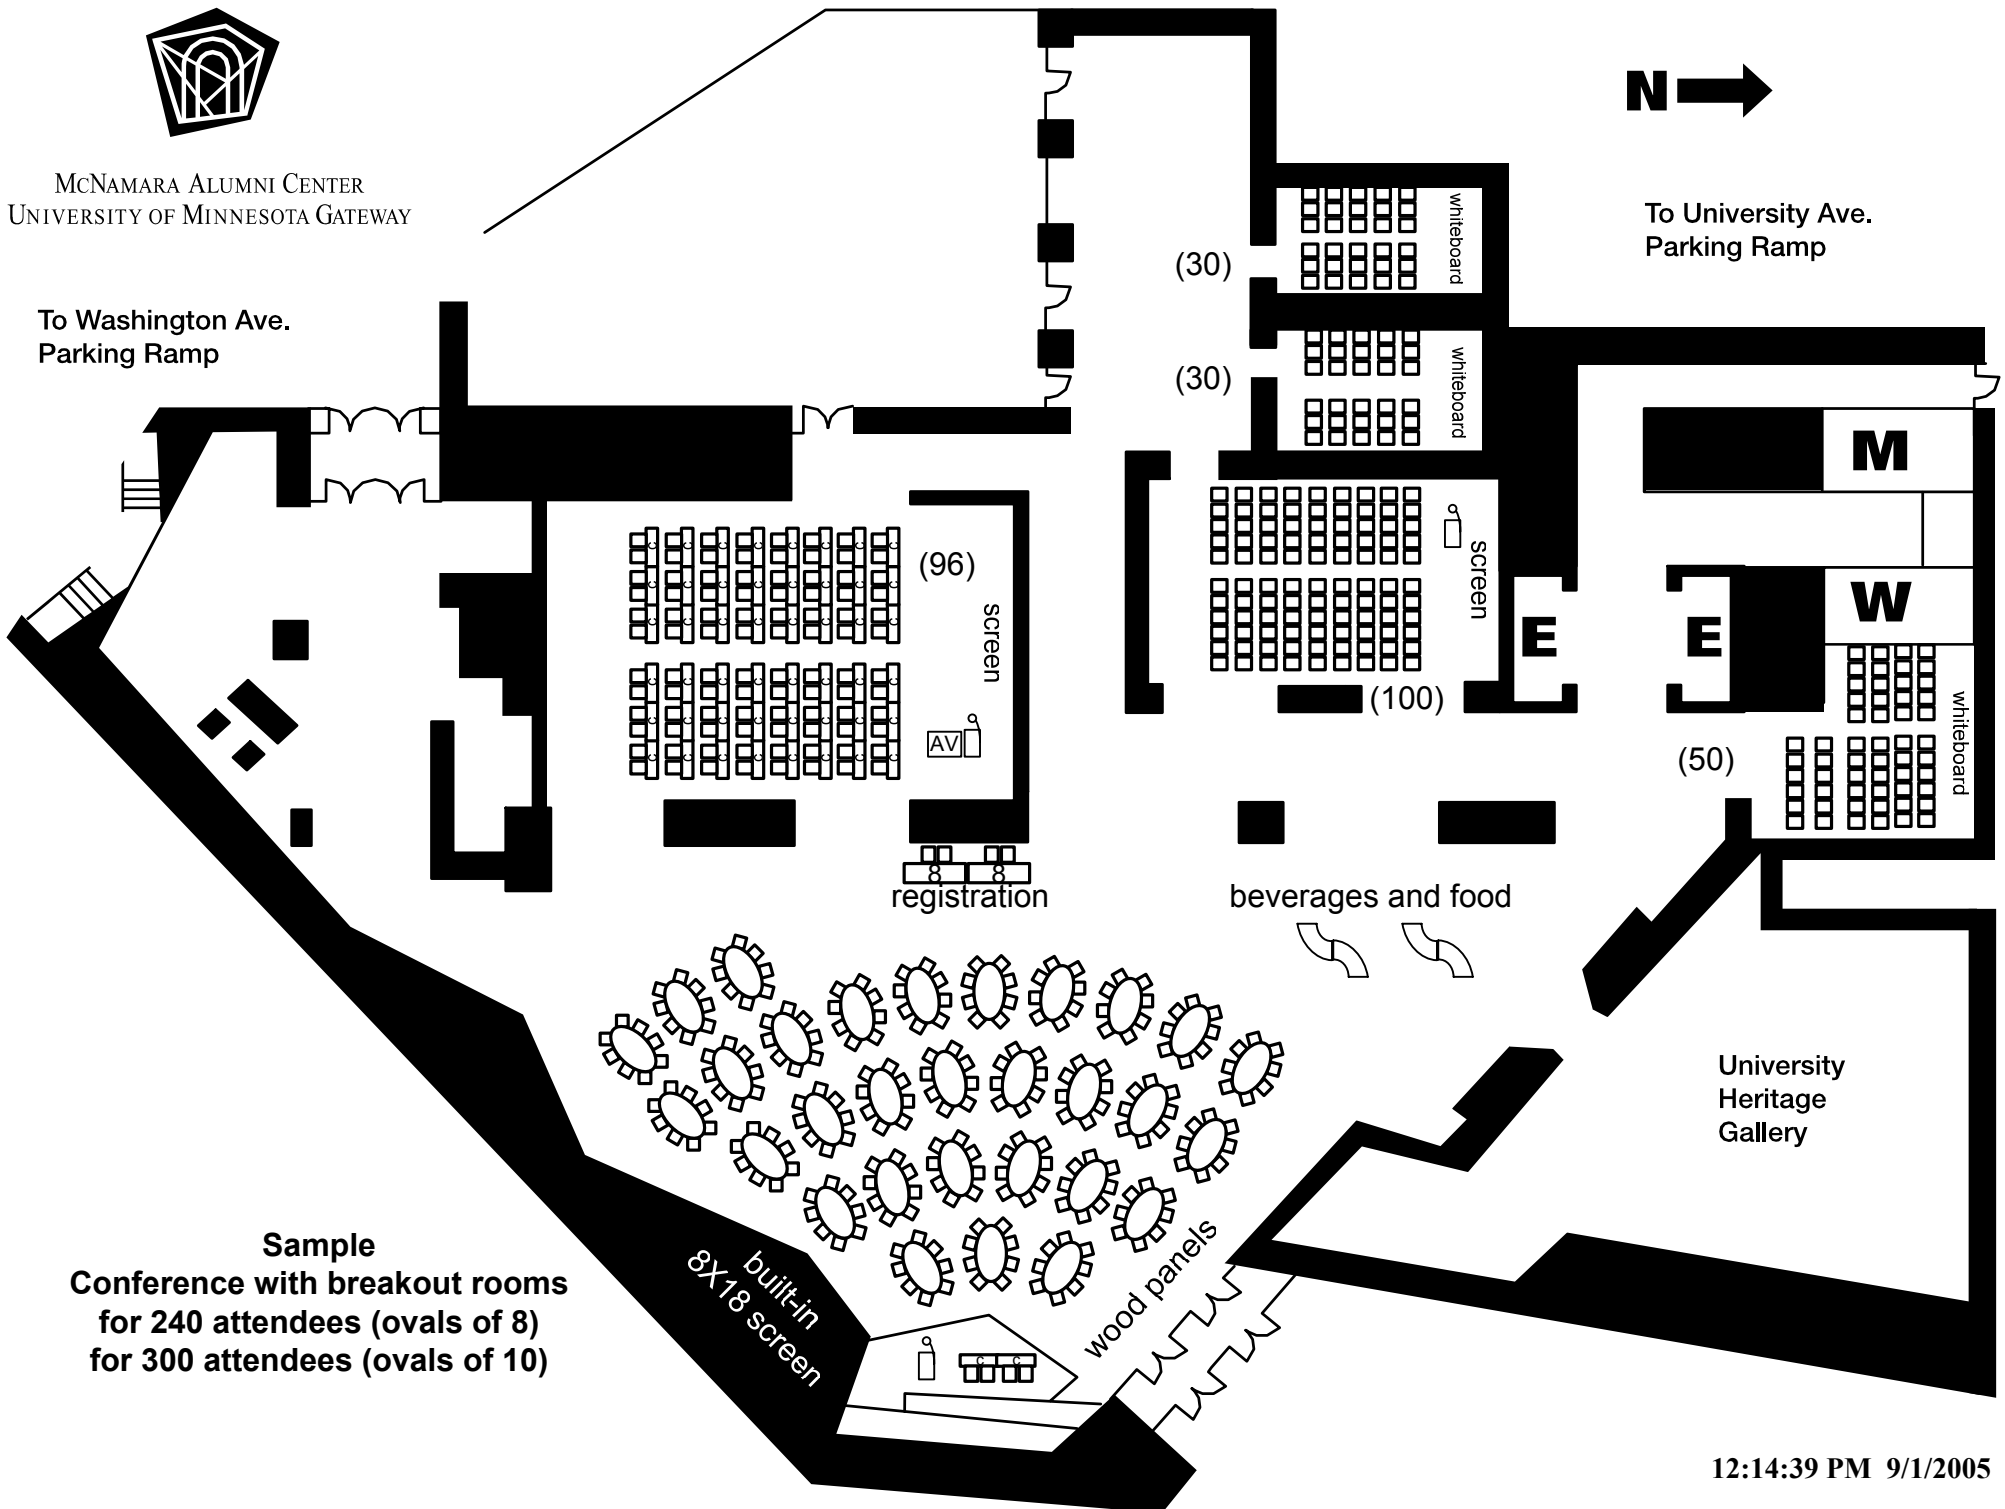

McNAMARA ALUMNI CENTER
UNIVERSITY OF MINNESOTA GATEWAY

To Washington Ave.
Parking Ramp

To University Ave.
Parking Ramp

Sample
Conference with breakout rooms
for 240 attendees (ovals of 8)
for 300 attendees (ovals of 10)