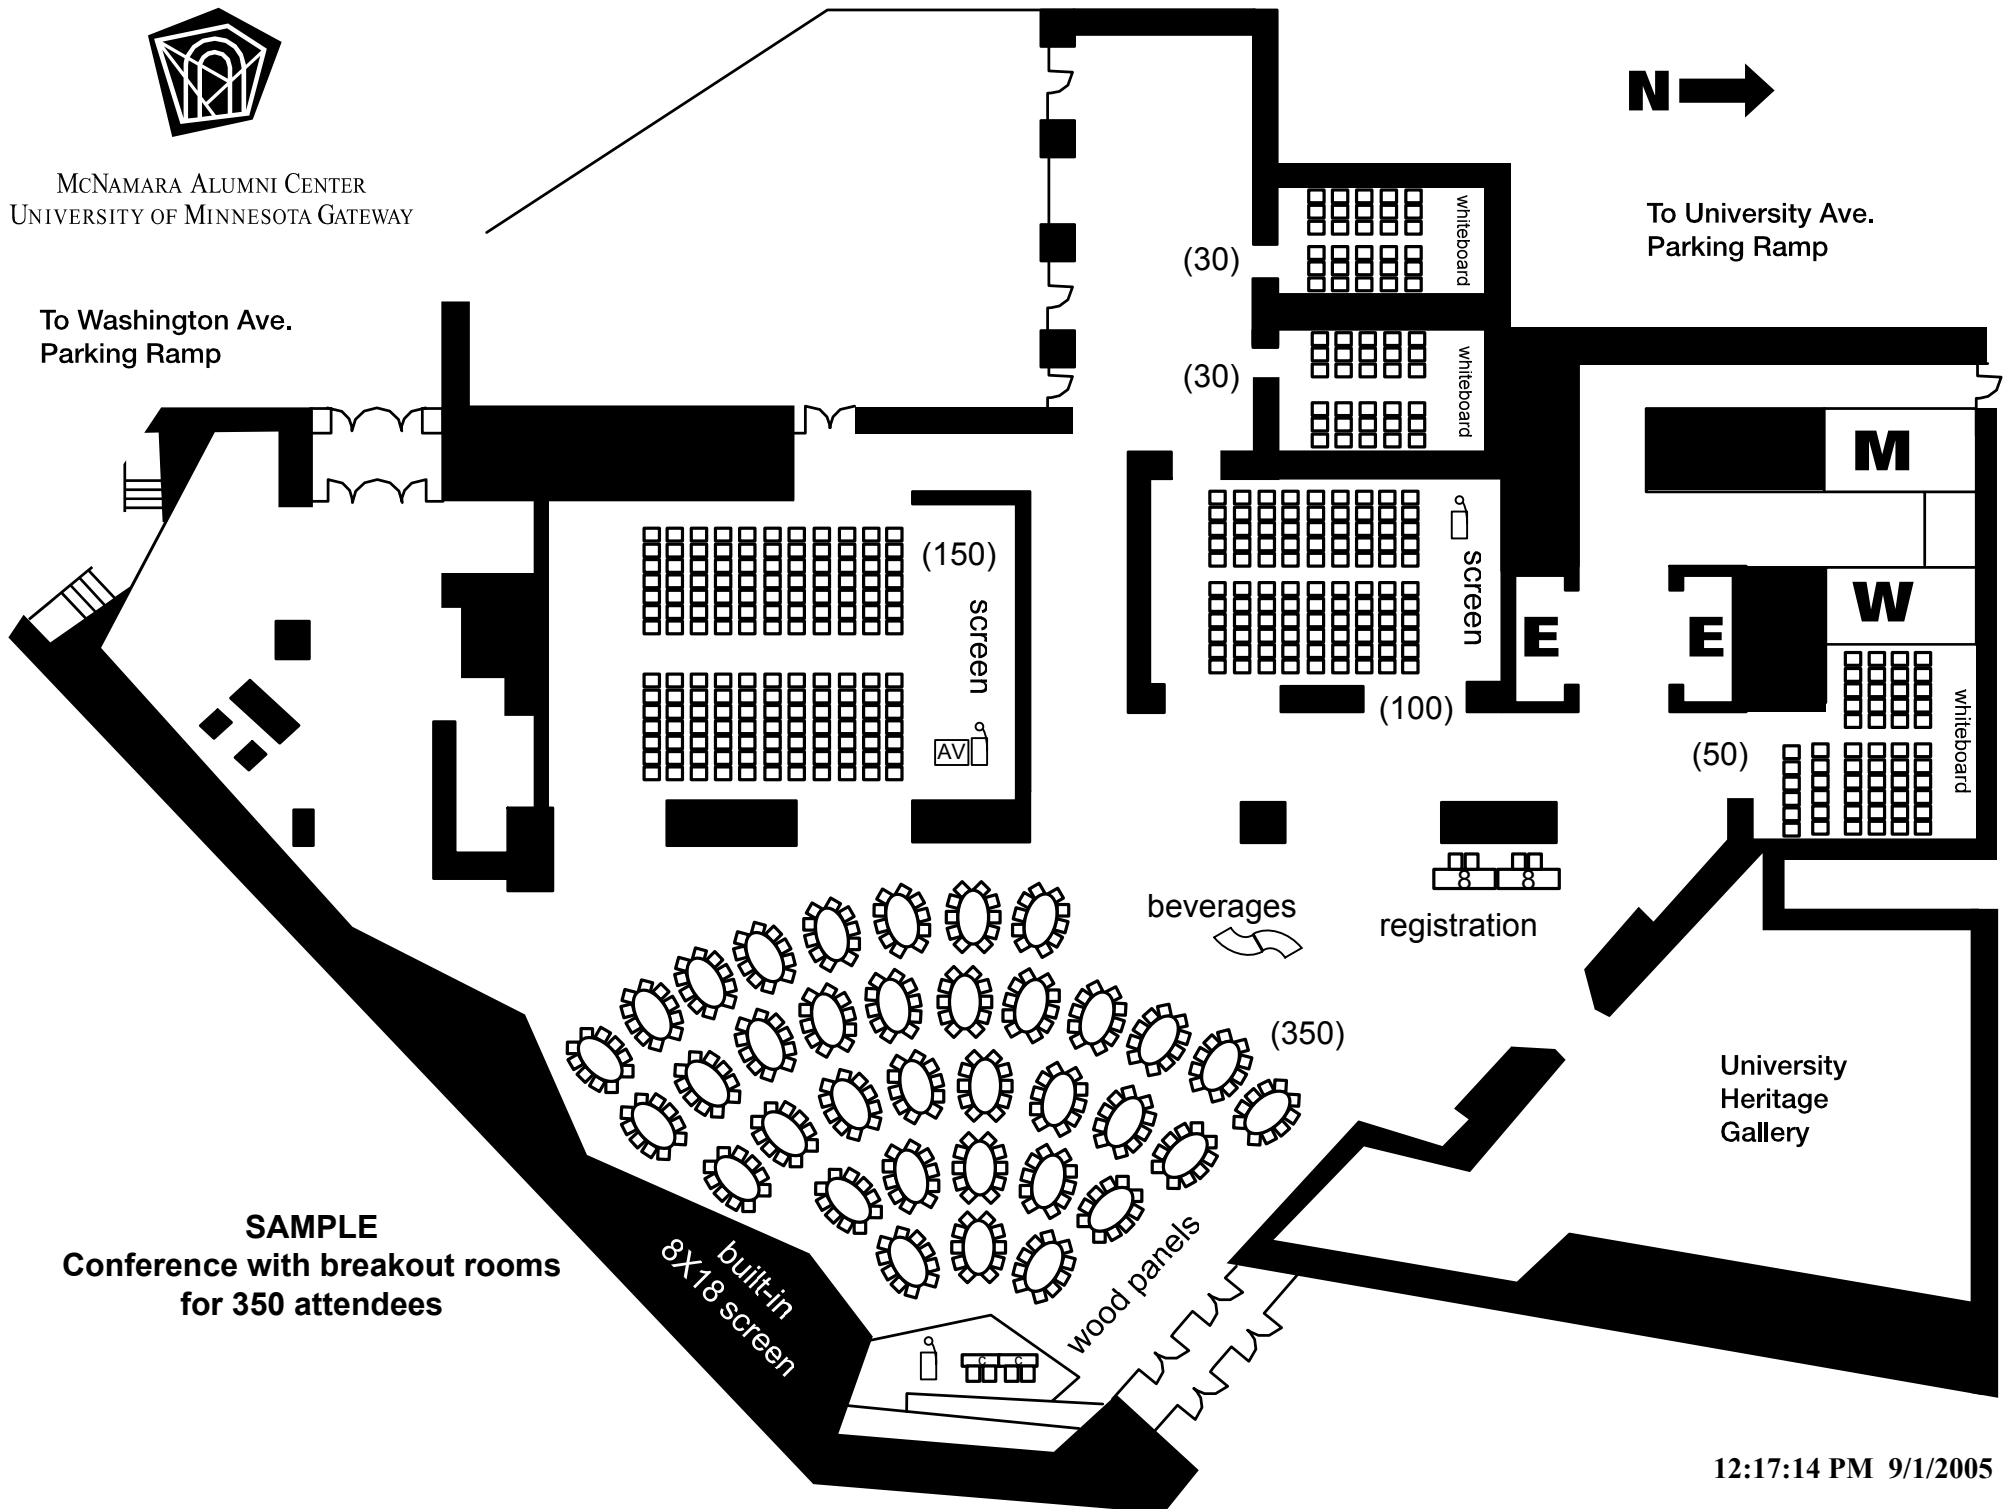

McNAMARA ALUMNI CENTER
UNIVERSITY OF MINNESOTA GATEWAY

To University Ave.
Parking Ramp

To Washington Ave.
Parking Ramp

SAMPLE
Conference with breakout rooms
for 350 attendees